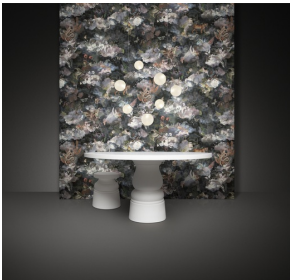

m o o o i

Memento Moooi Medley Wallcovering

MOOOI

The Memento Moooi Medley Wallcovering is a gathering of Extinct Animals known for their unique kindness and love for life. Each animal knew how to cherish each moment of their lives and lived to make beautiful memories. Depicted amidst the softest of fluffy clouds, they continue their celebration of life. Or is it the afterlife? The Memento Moooi Medley Wallcovering is digitally printed on soft touch textile with a non-woven backing.

Detailing

The velvety Memento Moooi Medley Wallcovering is a gathering of all the Extinct Animals known for their unique kindness and love for life.

Colours

Dawn

Dusk

Twilight

Memento Moooi Medley Wallcovering / Memento Moooi Medley

Product

WIDTH 130cm | 51.2"
HEIGHT 100cm | 39.4"
DEPTH 0.2cm | 0.1"

Packaging

WIDTH 10cm | 3.9"
HEIGHT 10cm | 3.9"
CUBAGE 0.01m³ | 0.46ft³
LENGTH 130cm | 51.2"
WEIGHT 0.2kg | 0.44lbs

Technical

MATERIAL

Textile wallcovering on non-woven backing

COLLECTION

Moooi Wallcovering Memento Moooi

UNIT DIMENSIONS

Width 130 cm (51.2"), sold by the linear metre/yard

REPEAT DIMENSIONS

Height 200 cm (78.7"), offset 100 cm (39.4")

LIGHT RESISTANCE

 Good lightfastness